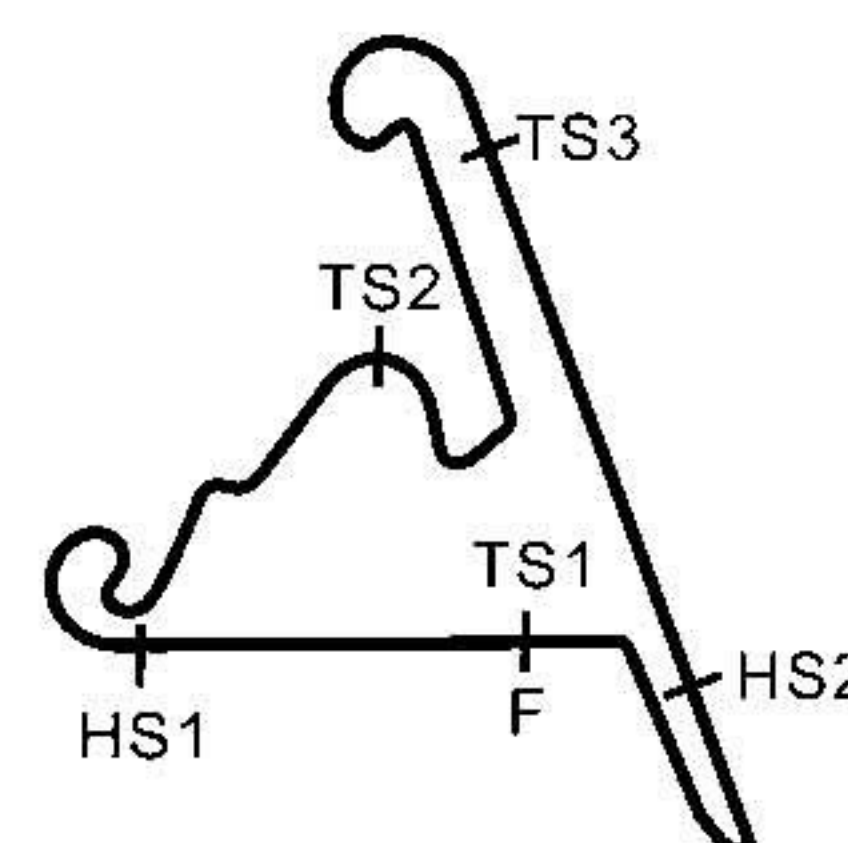

Lamborghini Super Trofeo

Race 2# - Official Result

Pos	No.	Name	Nat/Reg	Laps	Total Tm	Gap	Diff.	Best Tm	In Lap
1	44	D.Rizzo/W.Lok	ITA/HKG	26	51:26.762	--	--	1:52.665	24
2	10	A.Nakaya	JPN	26	51:27.248	0.486	0.486	1:53.339	2
3	9	M.Wiser/ Jiang.X	ITA/CHN	26	51:30.134	2.885	3.371	1:52.497	23
4	82	M.Suzuki	JPN	26	52:09.206	39.072	42.443	1:54.058	2
5	66	Z.Ting/S.Lin	CHN	26	52:15.262	6.056	48.500	1:54.889	10
6	38	A.Chao/H.Lin	TPE	26	52:21.167	5.904	54.405	1:52.049	5
7	24	G.Zhou /Iida.M	TPE/JPN	26	52:48.179	27.012	1:21.417	1:55.422	3
8	7	Xu.P.K/Zhang.Z.D	CHN	26	52:49.088	0.908	1:22.326	1:52.757	14
9	36	Han Lin	TPE	26	54:09.899	1:20.811	2:43.137	1:56.697	11
10	16	Zhu.J.Y./A.Beg	CHN/IND	25	51:54.850	1 lap	1 lap	1:55.922	17
11	8	B.Lim/ M.Wong	HKG	25	52:42.683	47.832	47.832	1:58.492	3
12	12	Y.Iijima	JPN	25	52:42.969	0.286	48.118	1:59.095	25
13	63	J.Y/Y.Mori	INA/JPN	24	52:41.163	1 lap	2 laps	1:55.404	19
14	69	D.M / Z.L.S.C	MAS	13	26:04.473	11 laps	13 laps	1:53.946	5
15	88	H.Kwong/G.C.Frien	HKG/TPE	3	6:46.843	10 laps	23 laps	2:06.607	2
16	2	C.Mantori	ITA	2	4:34.749	1 lap	24 laps	2:09.562	1
17	1	S.Montesi	ITA	1	2:29.058	1 lap	25 laps	2:19.809	1

beamin system

Circuit Length = 4.603km
 Start:10:00
 End:10:55
 Print:11:15

Clerk of Course:	Race Director:	Stewards:	Timekeeper:
------------------	----------------	-----------	-------------