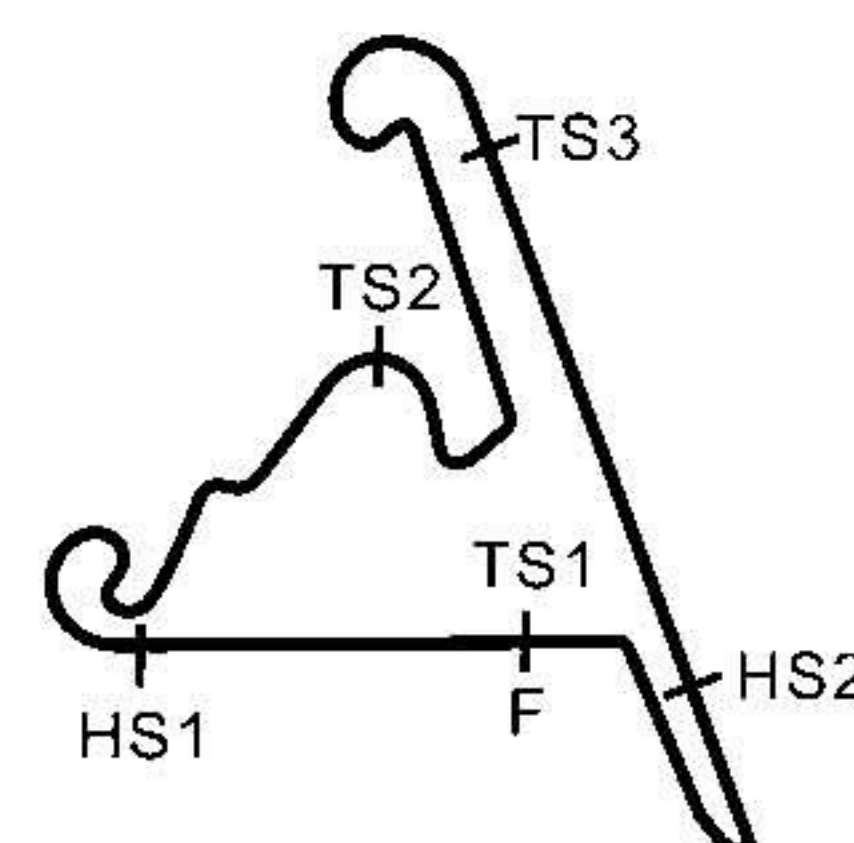

Lamborghini Super Trofeo

Race 1# - Official Result

Pos	No.	Name	Laps	Gap	Total Tm	Diff.	Best Tm	In Lap
1	9	M.Wiser/ Jiang.X	26	---	51:43.608	---	1:53.135	16
2	44	D.Rizzo/W.Lok	26	6.257	51:49.865	6.257	1:52.611	2
3	10	A.Nakaya	26	16.083	52:05.948	22.340	1:53.284	2
4	38	A.Chao/H.Lin	26	32.277	52:38.226	54.618	1:52.508	2
5	7	Xu.P.K/Zhang.Z.D	26	10.414	52:48.640	1:05.032	1:52.592	12
6	82	M.Suzuki	26	0.697	52:49.337	1:05.729	1:56.249	2
7	1	S.Montesi	26	10.259	52:59.597	1:15.989	1:55.613	10
8	66	Z.Ting/S.Lin	26	14.487	53:14.085	1:30.477	1:54.002	3
9	24	G.Zhou /Ida.M	26	1.118	53:15.203	1:31.595	1:56.760	2
10	8	B.Lim/ M.Wong	25	1 lap	52:38.019	1 lap	1:58.385	15
11	63	J.Y/Y.Mori	25	43.688	53:21.707	43.688	1:57.083	19
12	36	Han Lin	25	41.813	54:03.520	1:25.501	1:57.656	13
13	16	Zhu.J.Y./ A.Beg	24	1 lap	51:48.176	2 laps	1:55.810	2
14	12	Y.Iijima	24	49.382	52:37.559	49.382	2:00.330	14
15	88	H.Kwong/G.C.Friend	14	10 laps	38:11.758	12 laps	2:00.597	5
16	69	D.M / Z.L.S.C	11	3 laps	21:58.312	15 laps	1:53.521	2
17	2	C.Mantori	2	9 laps	4:37.739	24 laps	2:11.590	1

beamin system

Circuit Length = 4.603km
 Start:14:15
 End:15:10
 Print:15:25

Clerk of Course:	Race Director:	Stewards:	Timekeeper:
------------------	----------------	-----------	-------------